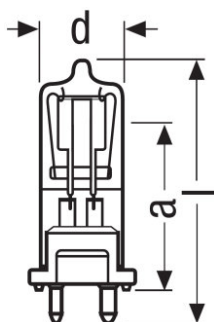

Product datasheet

Technical data

Product information

Order reference	64686 650W 240V
-----------------	-----------------

Electrical data

Nominal wattage	650.00 W
Nominal voltage	240 V

Photometrical data

Color temperature	3200 K
-------------------	--------

Dimensions & weight

Diameter	21.0 mm
Length	64.0 mm

Additional product data

Base (standard designation)	GY9.5
-----------------------------	-------

Capabilities

Burning position	Other
------------------	-------