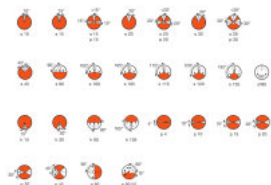

Product datasheet

Logistical Data

Product code	Product description	Packaging unit (Pieces/Unit)	Dimensions (length x width x height)	Volume	Gross weight
4008321098511	64686 650 W 240 V	Folding carton box 1	- x - x -		
4008321098528	64686 650 W 240 V	Shipping carton box 12	180 mm x 127 mm x 140 mm	3.20 dm³	393.67 g

The mentioned product code describes the smallest quantity unit which can be ordered. One shipping unit can contain one or more single products. When placing an order, for the quantity please enter single or multiples of a shipping unit.

References / Links

For further information on pinch technology, please refer to the following brochure:
"A whole lotta shakin' goin' on!" New halogen lamps with quartz pinch technology. (122 W 100 DE 08/05)

Disclaimer

Subject to change without notice. Errors and omission excepted. Always make sure to use the most recent release.