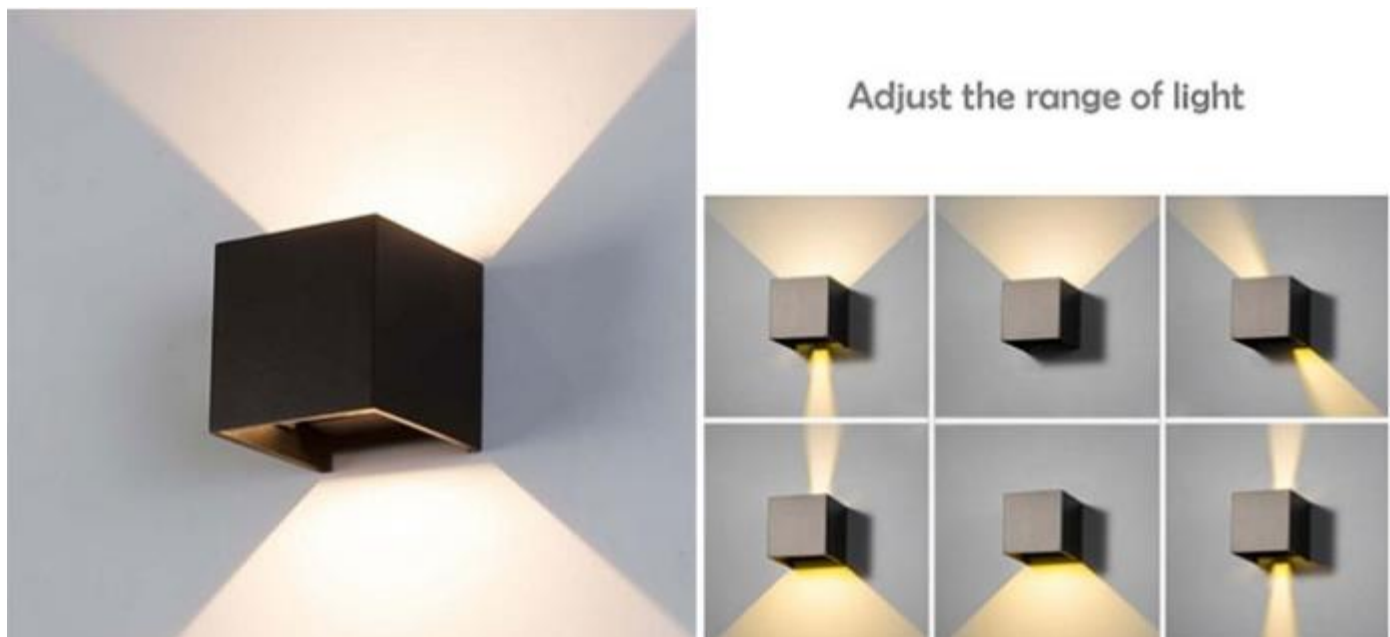

## DENSBE IP65 OUTDOOR WATERPROOF WALL LAMP

DENSBE IP65 rated Outdoor Waterproof LED Wall Lamp in Up Down Ways lighting, and with adjustable beam angle manually:

### Description:

- 100% Die-casting aluminum lighting fixture
- IP65 rating for indoor/outdoor use
- Black/White housing color in option
- Adjustable beam angle
- 3000K,4000K,5000K,6000K in option
- Energy Savings of as Much as 90% vs Traditional Lighting
- Applications: Hotel, Hall, Exhibition, Decorative Lighting