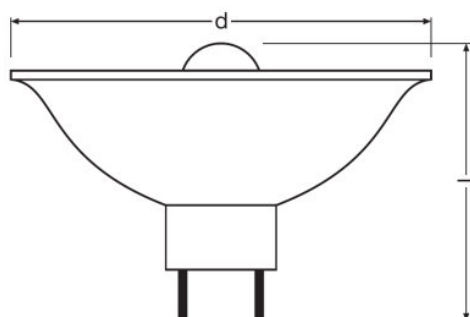

Product datasheet

Technical data

Electrical data

Nominal wattage	20.00 W
Nominal voltage	12 V
Rated wattage	20.00 W

Photometrical data

Nominal useful luminous flux 90°	150 lm
Luminous intensity	3100 cd
Rated color temperature	2800 K
Light color (designation)	Warm White
Color rendering index Ra	100
Rated luminous flux	150 lm
Nominal luminous flux	150 lm
Rated useful luminous flux 90°	150 lm
Rated peak intensity	3100 cd
Color temperature	2800 K
Luminous flux	150 lm

Light technical data

Beam angle	8 °
Nominal beam angle	8.00 °
Starting time	0.0 s
Rated beam angle (half peak value)	8.00 °

Dimensions & weight

Diameter	48.0 mm
Length	38.0 mm

Product datasheet

Overall length	36.0 mm
Outer bulb	T9
Product weight	10.70 g