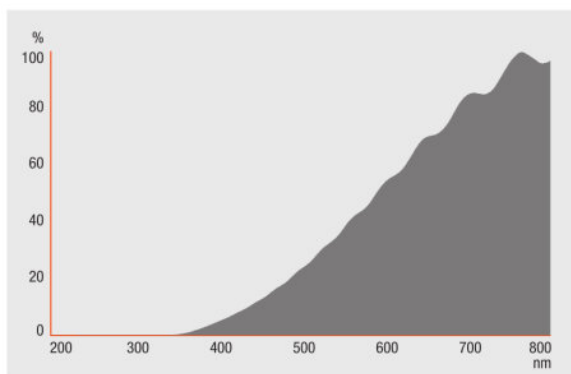

Light Distribution

HAL_UVS_ALU

Logistical Data

Product code	Product description	Packaging unit (Pieces/Unit)	Dimensions (length x width x height)	Volume	Gross weight
4050300003962	HALOSPOT 48 20 W 12 V 8° GY4	Shipping carton box 10 Pieces Folding carton box	231 mm x 69 mm x 96 mm	1.53 dm³	253.00 g

---

The mentioned product code describes the smallest quantity unit which can be ordered. One shipping unit can contain one or more single products. When placing an order, for the quantity please enter single or multiples of a shipping unit.

References / Links

For light distribution curves see

▶ www.osram.com

Disclaimer

Subject to change without notice. Errors and omission excepted. Always make sure to use the most recent release.